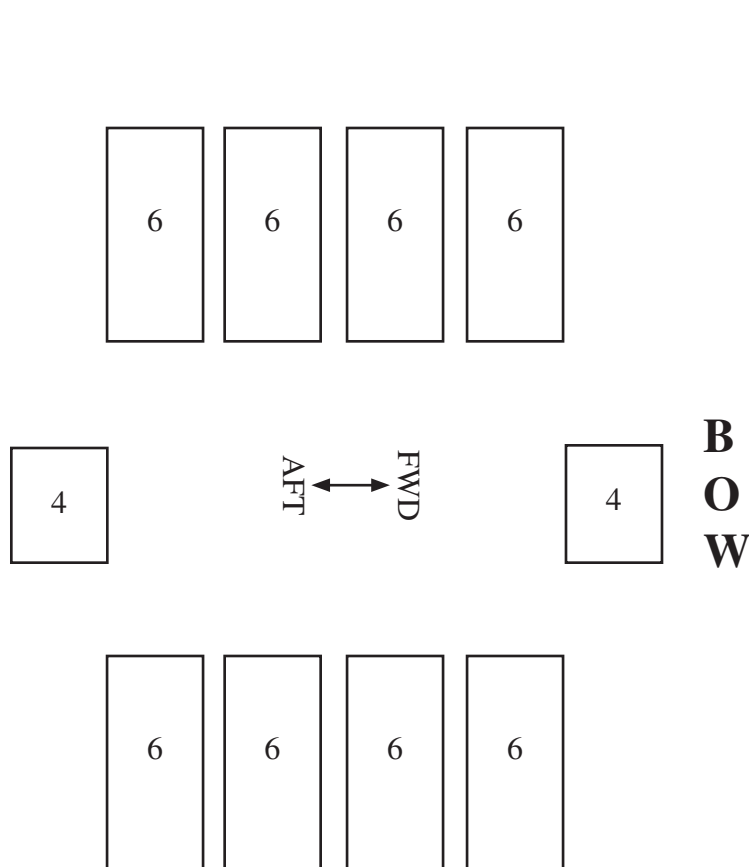

# Seating Chart Spirit of Jefferson

Total Seating Capacity: 158

## Second Deck

Seating Capacity: 56

## Main Deck

Seating Capacity: 102